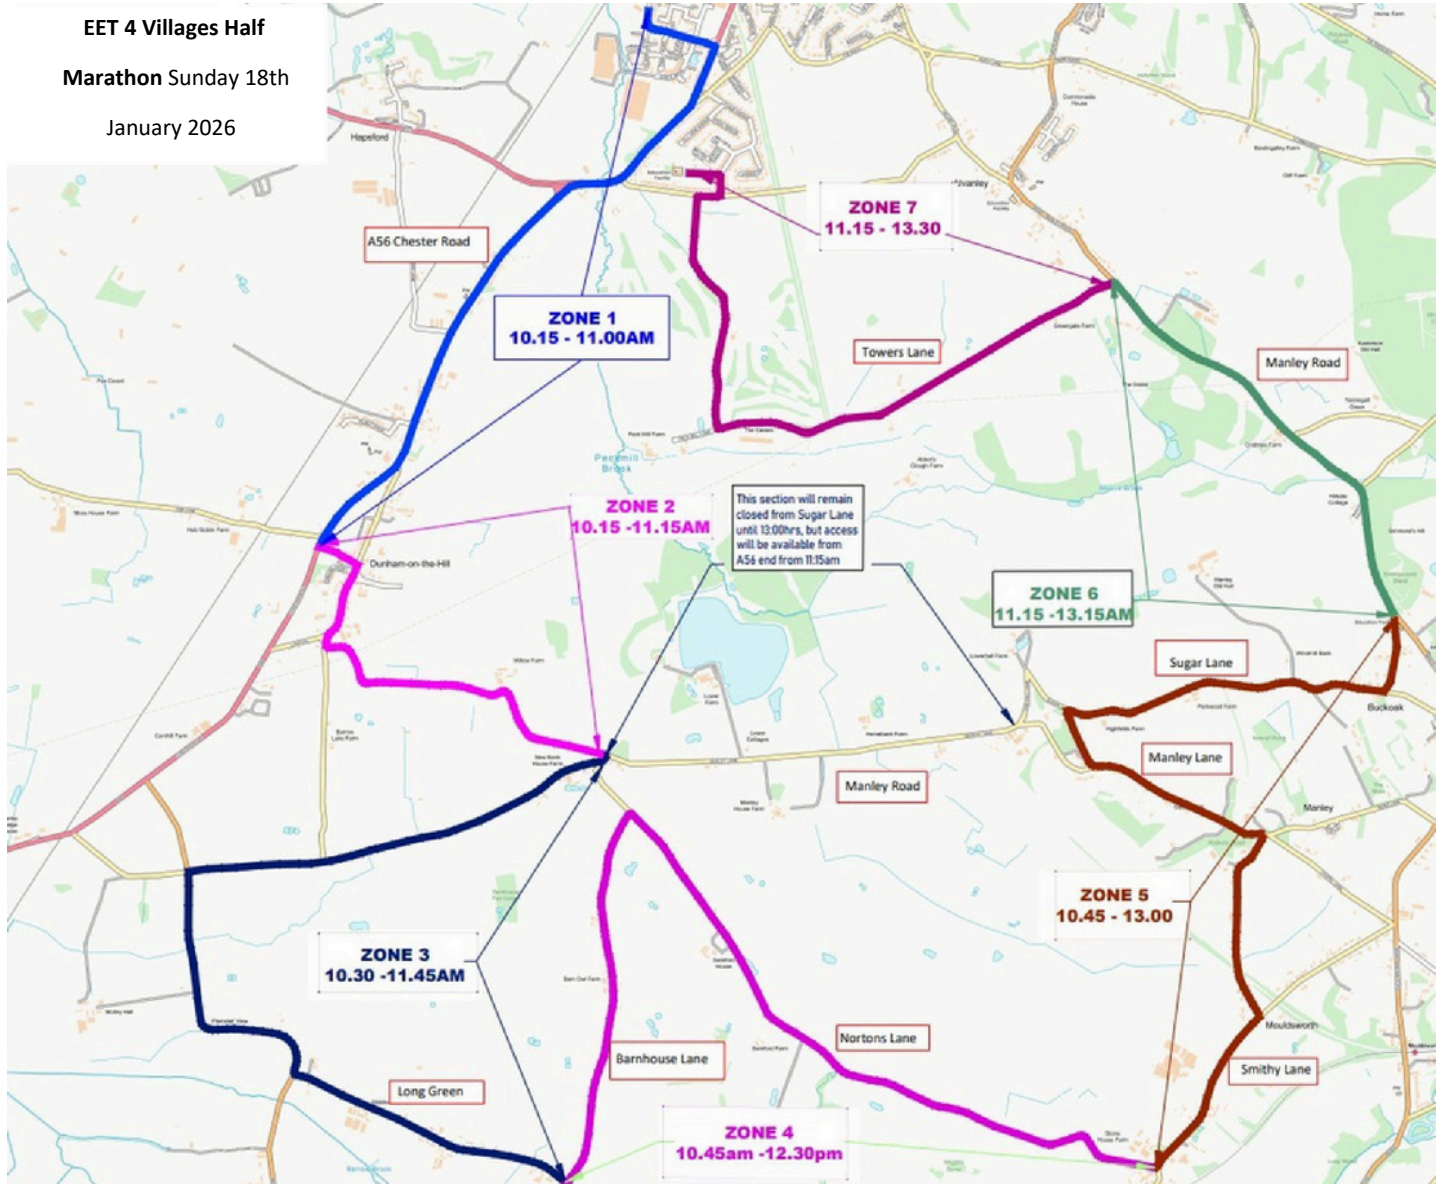

EET

4 Villages Half Marathon

Sunday 18th January 2026

Advanced warning for Local Residents

The 42nd Four Villages Half Marathon will take place on Sunday 18th January 2026, through the local parishes of Helsby, Dunham on the Hill, Barrow, Ashton Hayes, Mouldsworth, Manley and Alvanley. The race is organised by Helsby Running Club with the support of local community groups. In 2025 we donated £14,000 to local charities and the voluntary groups who support the race and we will support these organisations again in 2026.

At the request of Cheshire West & Chester Council, **the route will have full road closures again this year**. This is to ensure the safety of runners, spectators, residents and marshals and give the race the best possible chance of going ahead in inclement weather.

Overleaf is a route map with details of closures and times. Roads will be closed in zones to minimise disruption and the timings show the maximum time they will be closed. **We will keep roads open for as long as possible, whilst ensuring safety for all.**

For information and updates please visit www.helsbyrunningclub.org.uk/four-villages-half

EET

4 Villages Half Marathon

Sunday 18th January 2026

Route Map

Zone times indicate the maximum time the roads in that zone will be closed. On the day we will endeavour to keep roads open for as long as possible and roads will be closed for the shortest time necessary, whilst ensuring the safety of all.