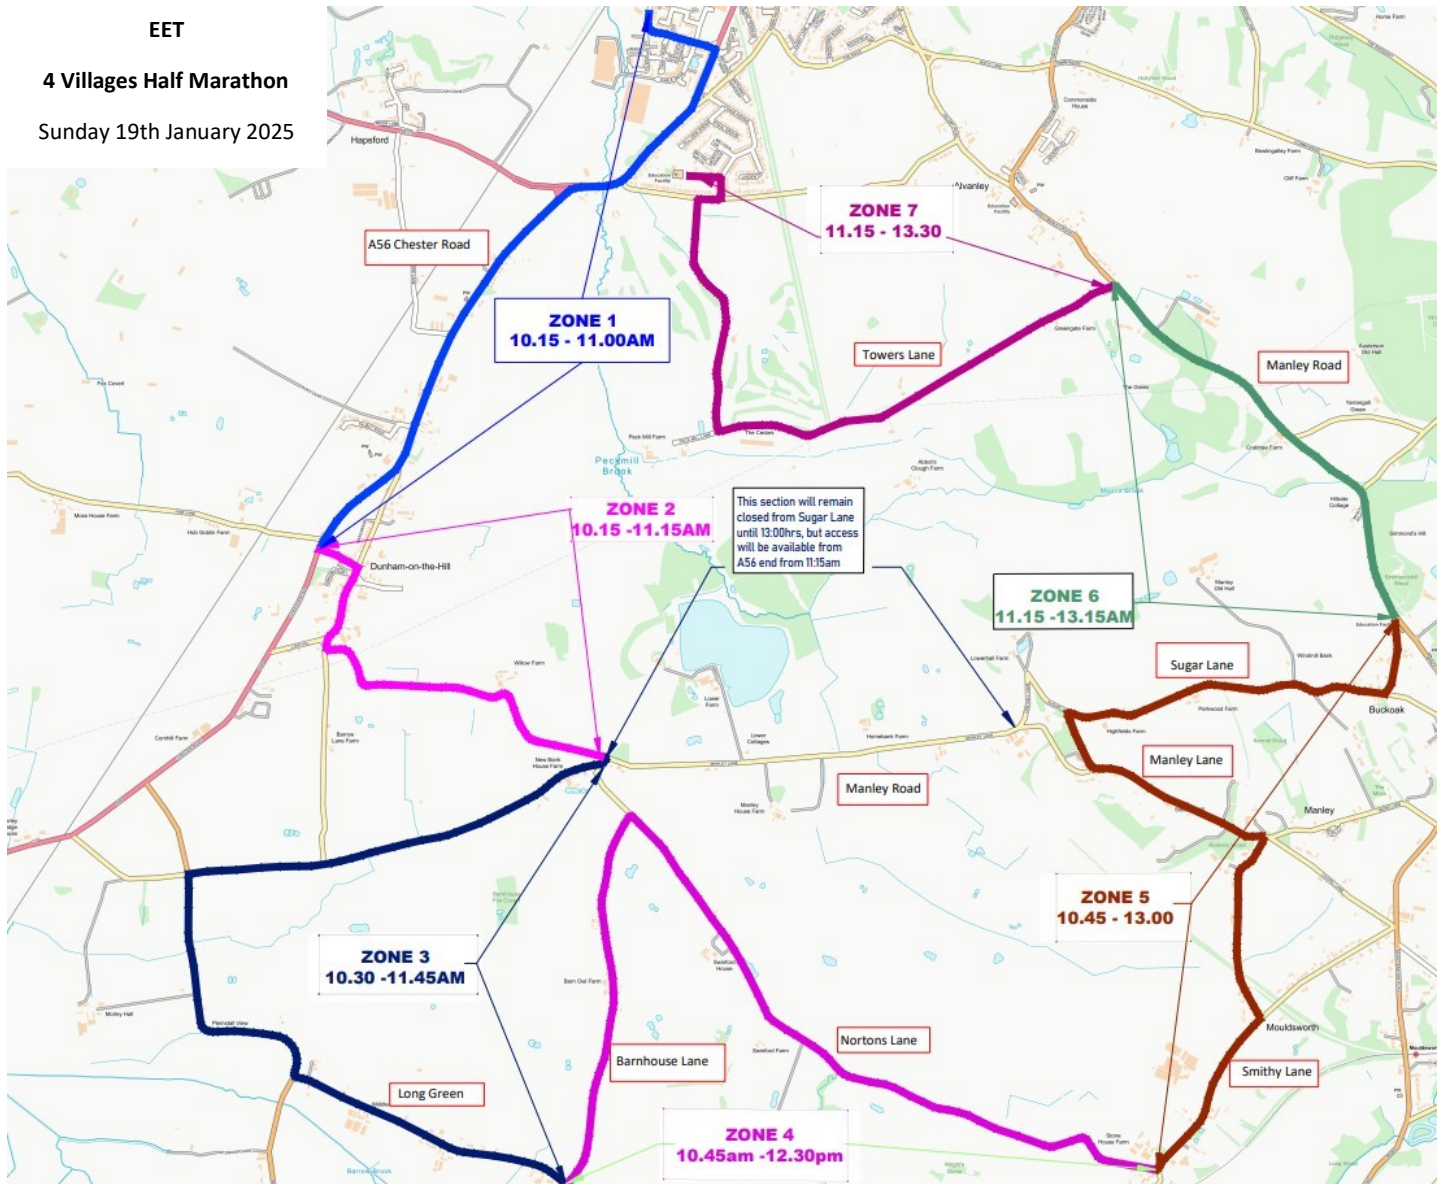

At the request of Cheshire West & Chester Council, **the route will have full road closures again this year**. This is to ensure the safety of runners, spectators, residents and marshals and give the race the best possible chance of going ahead in inclement weather.

Overleaf is a route map with details of closures and times. Roads will be closed in zones to minimise disruption and the timings show the maximum time they will be closed. **We will keep roads open for as long as possible, whilst ensuring safety for all.**

Full road closures mean there will be no access for vehicles, horses or bikes during the times stated. If you live on the route and need vehicular access in or out of your property during the times stated, we are asking for your co-operation by planning to depart or return outside the times of the road closure. If this is not possible or you have a prior important appointment (e.g. carers visit) please contact us in advance on the number below and we will do our best to accommodate your request. Rest assured, in the event of an emergency, emergency services will have access to anywhere on the route as required. If you require urgent access on the day of the race (e.g. injured animal requiring a vet) please contact us on the number below to request an emergency escort through the road closure:

EET 4 Villages Half Marathon

Sunday 19th January 2025

Route Map

EET

4 Villages Half Marathon

Sunday 19th January 2025

Zone times indicate the maximum time the roads in that zone will be closed. On the day we will endeavour to keep roads open for as long as possible and roads will be closed for the shortest time necessary, whilst ensuring the safety of all.